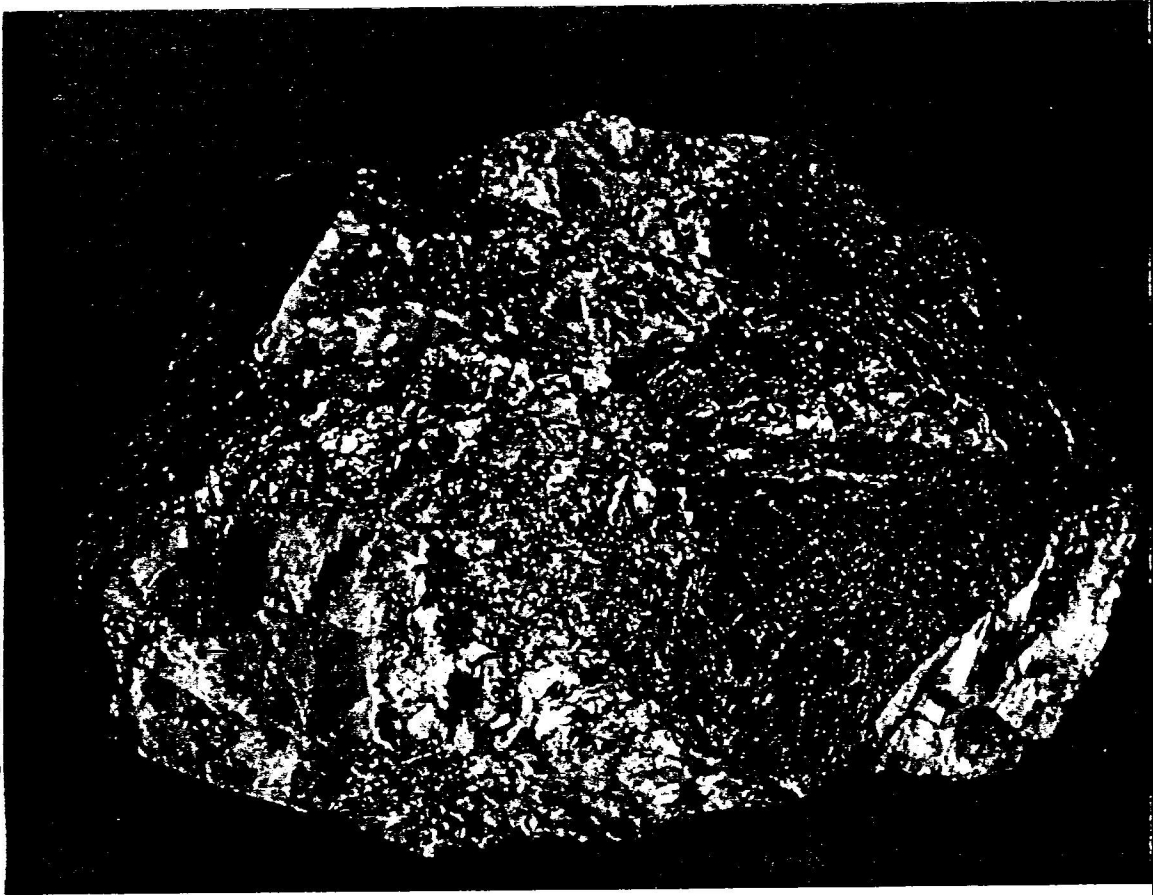

HONG KONG MINERALS

Wolframite

(black) with quartz (white)

PRODUCED BY
THE URBAN COUNCIL & URBAN SERVICES DEPARTMENT
HONG KONG

(PENG, C., 1978)